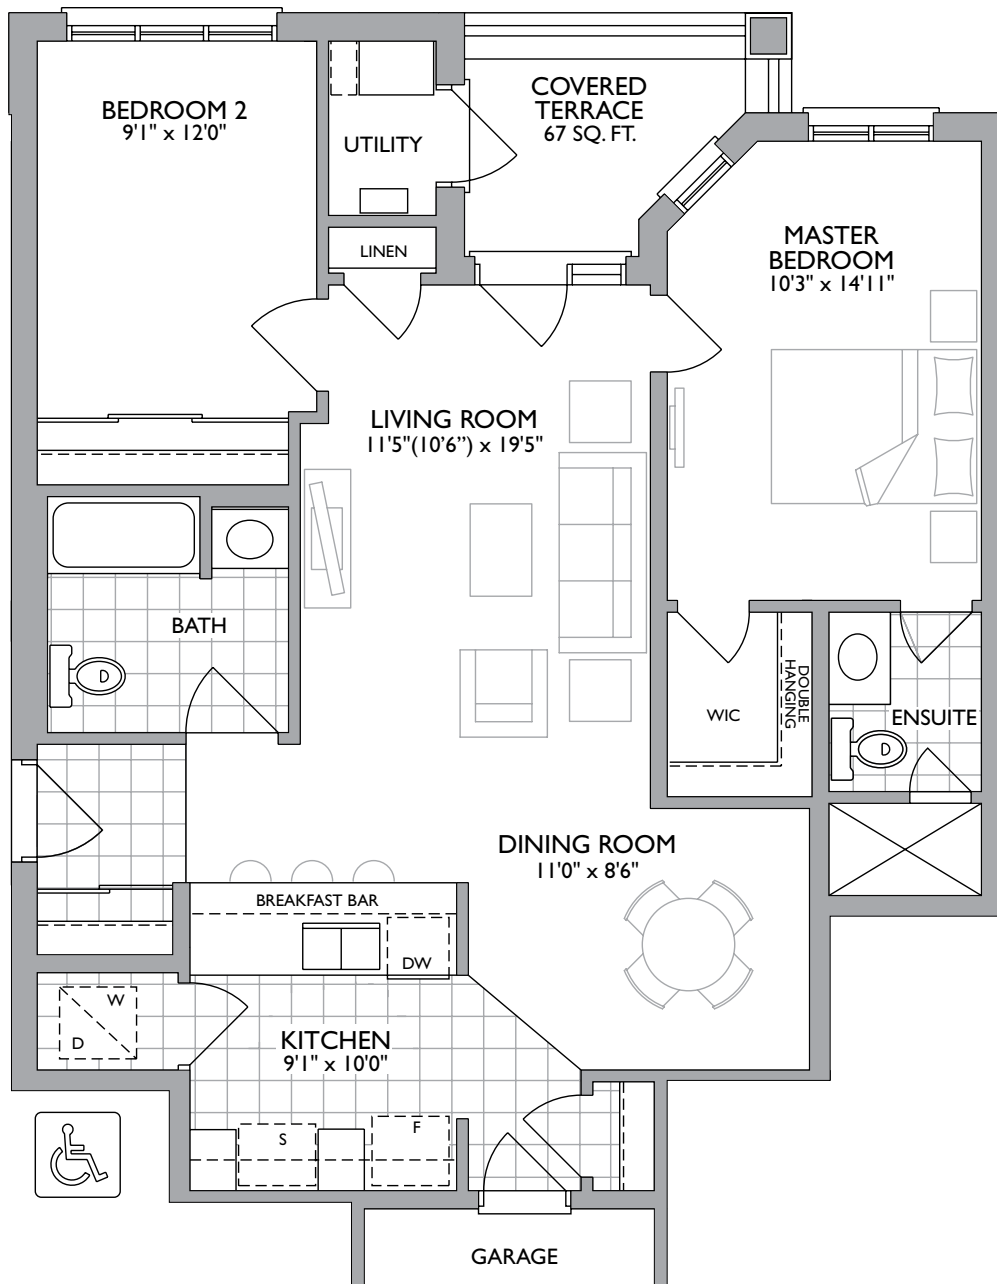

2
BEDROOM

1,070 sq.ft.

1E
-A

GROUND FLOOR
BARRIER FREE
ELEVATION A
SUITE102/105

Plans and specifications are subject to change without notice. E. & O. E. Actual usable floor space may vary from the stated floor area. All renderings are artist's concept.