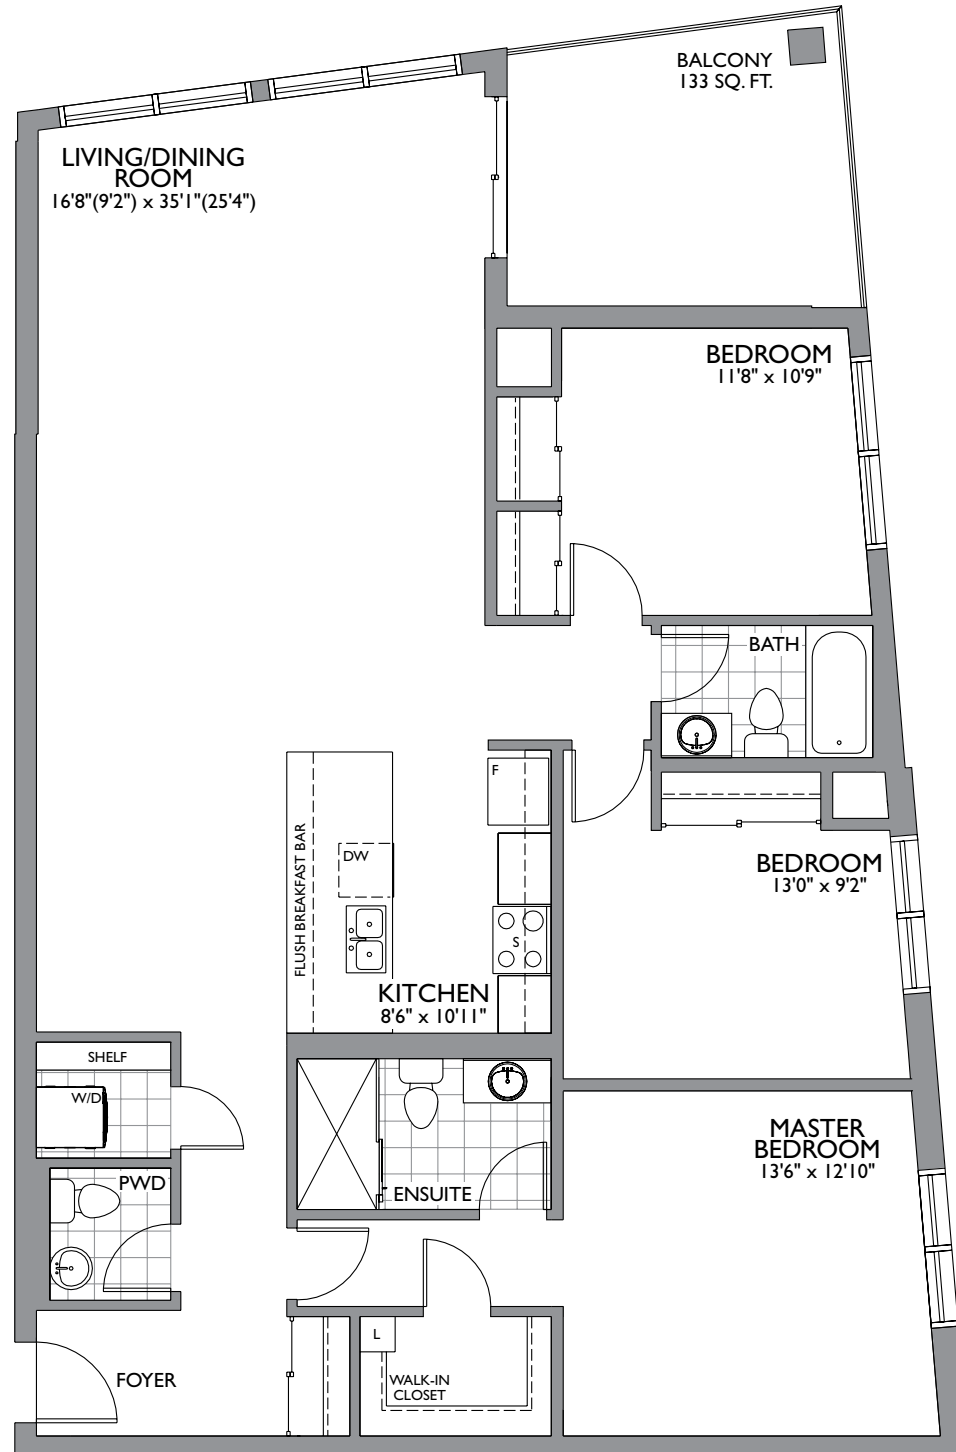

3
BEDROOM

1582 sq.ft.

E2

Plans and specifications are subject to change without notice. E. & O. E. Actual usable floor space may vary from the stated floor area. All renderings are artist's concept.

SUITE 221/321/421/521