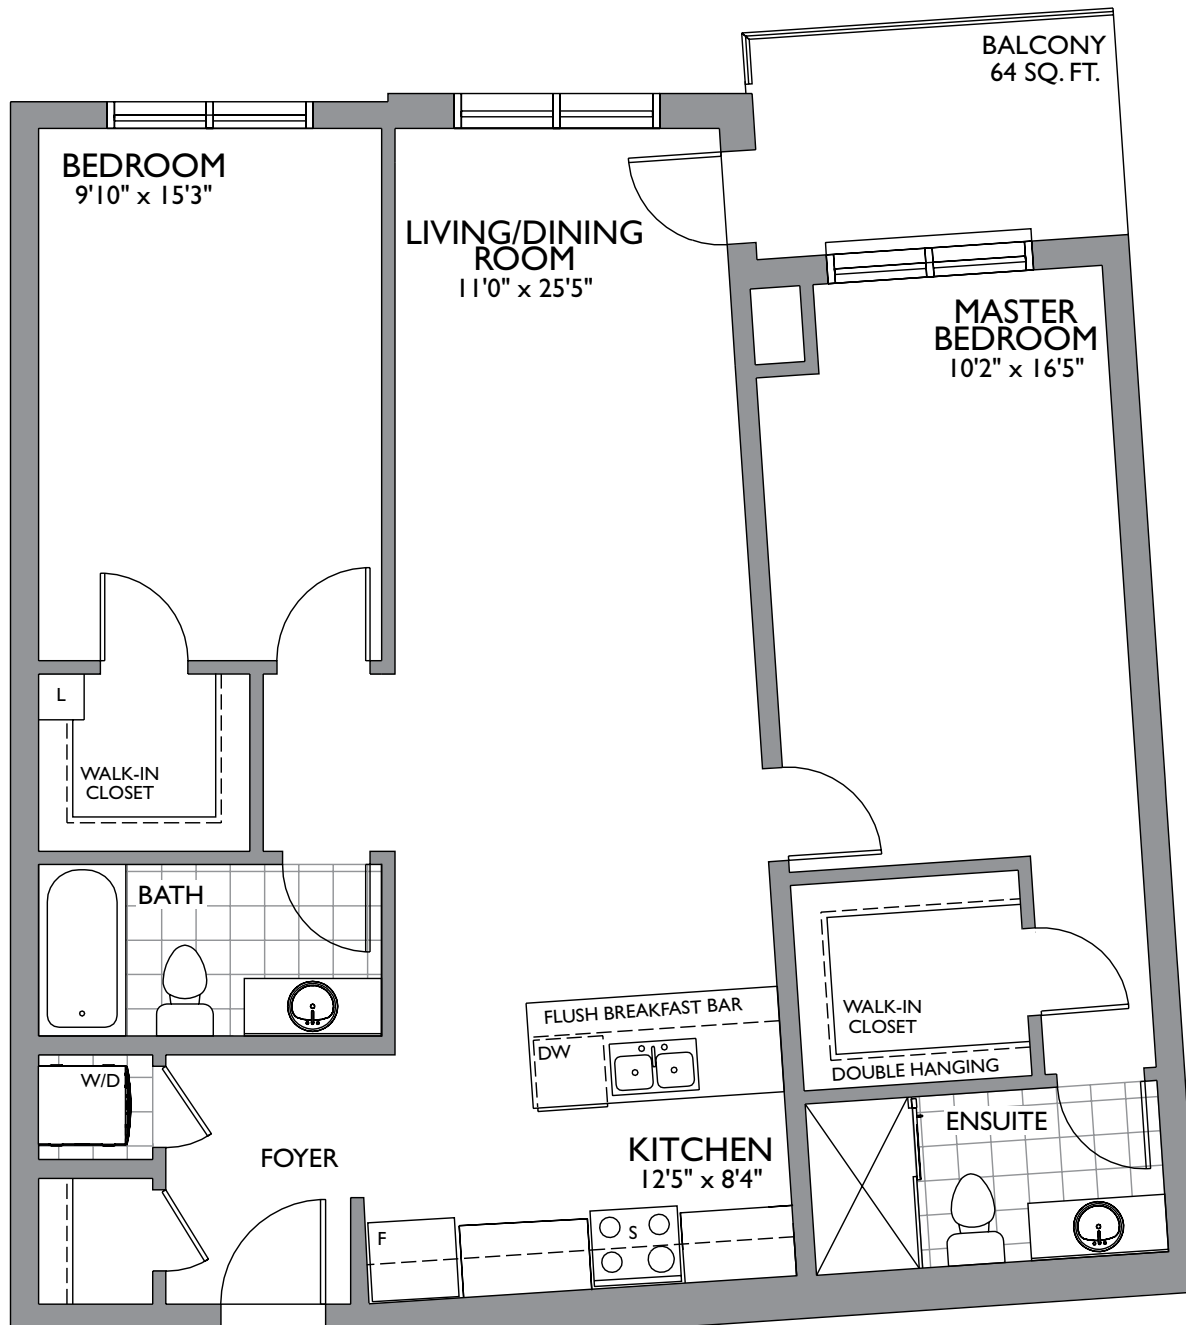

2
BEDROOM

1088 sq.ft.

C1c

SUITE 215/315/415/515

Plans and specifications are subject to change without notice. E. & O. E. Actual usable floor space may vary from the stated floor area. All renderings are artist's concept.