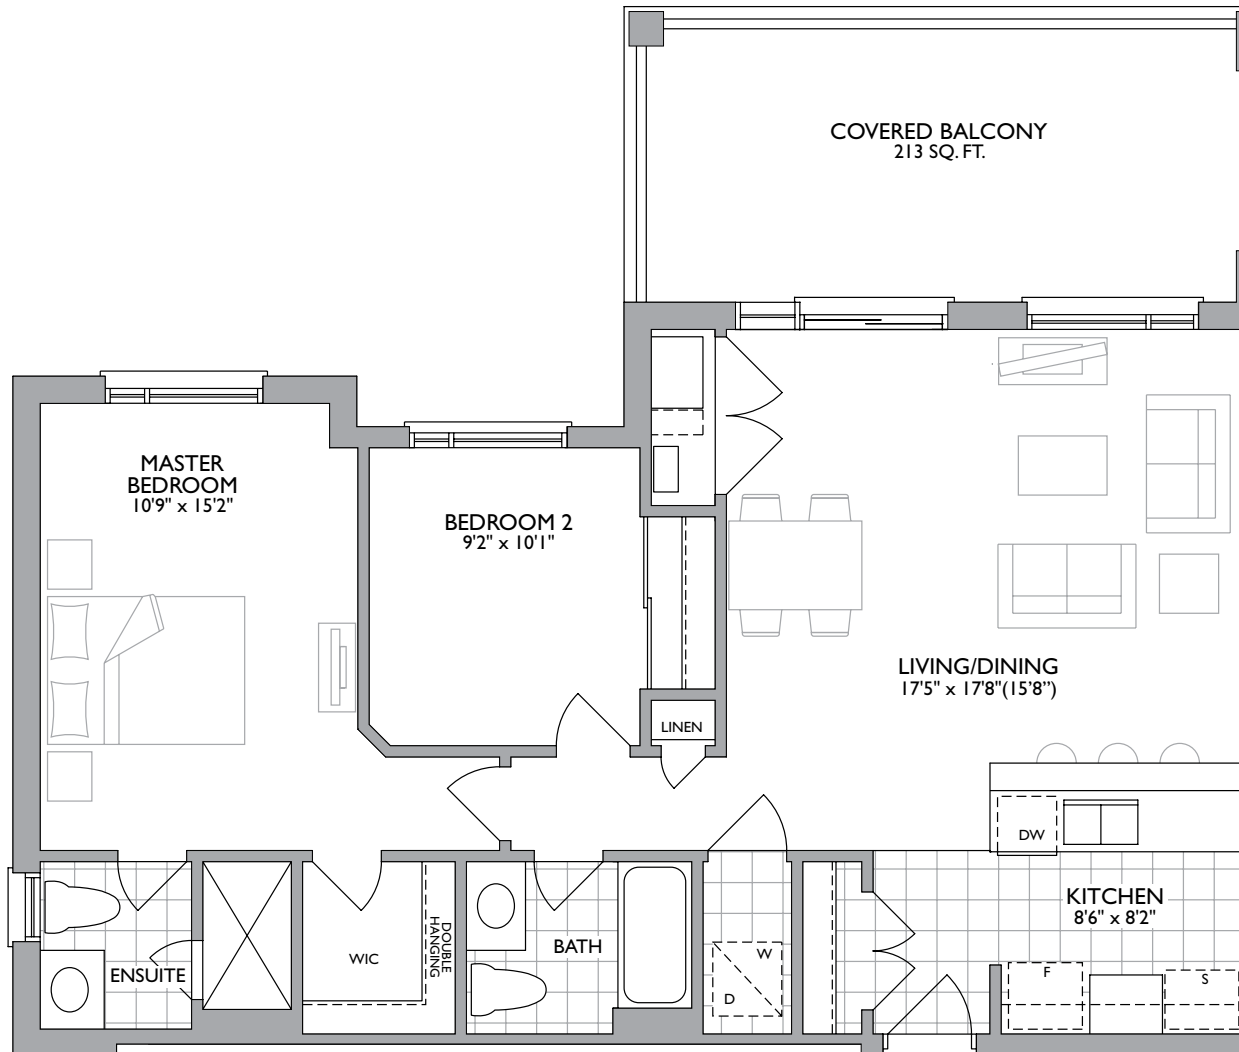

2
BEDROOM

993 sq.ft.

2B
- END - D

SECOND FLOOR
ELEVATION D
END
SUITE 207/212

Plans and specifications are subject to change without notice. E. & O. E. Actual usable floor space may vary from the stated floor area. All renderings are artist's concept.